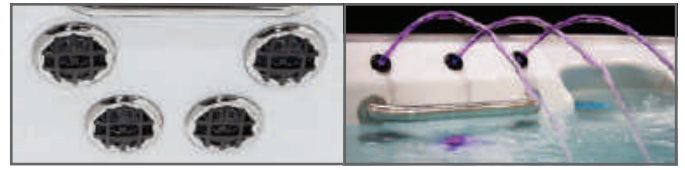

Sanitisation Options:

- Ozone
- Crystal ProPure™
- Diamond AOP™
- SpaFrog In-line Water Care System

Additional Options:

- All Seasons Shield Cover Upgrade

S STANDARD FEATURES

Standard

- 6 to 3 in. ASTM Super Deluxe Safety Cover
- Advanced Touch Screen Control System: Colour LCD Panel, Multi-language, User-Friendly Interface
- 18 in. Grab Rails
- BellagioFall Water Feature (Core Swim 14, DT-13 & DLT-14 only)
- Full Foam with ABS Base
- 5 in. Pool Light
- 0.25 HP Hi-Flo Circulation System
- Ozone Ready
- Above and Semi In-Ground versions available